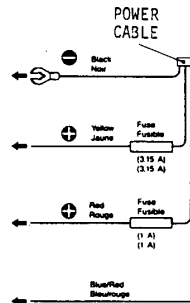

SONY

**Car Stereo
Service Bulletin**

Sony Service Company Technical Services
A Division of Sony Corporation of America
Sony Drive, Park Ridge, New Jersey 07656

Model: CDX-U300RF

No. 275

Subject: Description & Part Number Correction -
Reference No. 58, Cord W/ Connector; addition
of power cable part number.

Date: February 26, 1993

Symptom:
(**)

The description and part number listed on page 22 of the Service Manual for Ref # 58, cord w/ connector, is incorrect. Also, the part number for the power cable was not shown in the Service Manual.

Solution: Please note the correct descriptions and part numbers as shown below.

REF	DESCRIPTION		PART NUMBER	
	INCORRECT	CORRECT	INCORRECT	CORRECT
58	CORD W/ CONNECTOR	CORD W/ CONNECTOR, DISPLAY	1-590-280-41	1-590-279-11
-	-	CORD W/ CONNECTOR, POWER	-	1-590-280-41